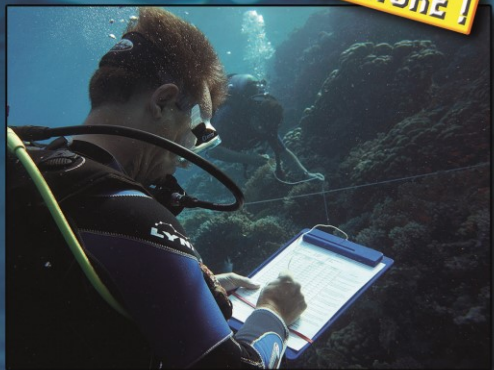

**THE ECO-DIVING ADVENTURE!**

- ★ Explore the great variety of coral reefs
- ★ Perceive human impacts upon ecosystems
- ★ Take part in reef examinations
- ★ Collect scientific data
- ★ REEF CHECK - Saving reefs worldwide

Course Fee: 250 €

The 5-day Eco Diver Course includes:

- \* Eco Diver Kit
- \* 4 Lectures
- \* 8 Dives
- \* Test
- \* Reef Check Survey
- \* Practise of buoyancy, methodology and species identification skills
- \* Eco Diver Certificate

**Requirements:**  
It is required to have good buoyancy skills and a minimum of 30 logged dives.  
Language: English and german.

**About REEF CHECK:**  
REEF CHECK is the world's largest international coral reef monitoring organization involving volunteer recreational divers and marine scientists.  
REEF CHECK began in 1996 in order to survey the world's coral reefs using one standardized method so that survey results could be compared wherever they were carried out. These data about the health of coral reefs are essential to face and reverse the decline of the world's coral reef ecosystems. The REEF CHECK protocol is focused on the abundance of particular coral reef organisms that best reflect the condition of the ecosystem and that are easy to recognize by the public. The techniques are simple to learn and the data are scientifically robust. REEF CHECK serves as the first step in attracting participation in coral reef management activities. For more information please visit:  
[www.reefcheck.org](http://www.reefcheck.org) & [www.reefcheck.de](http://www.reefcheck.de)

# REEF CHECK Eco Diver Course

**Red Sea Diving Safari  
Marsa Nakari**

**26.05. - 29.05.2017**